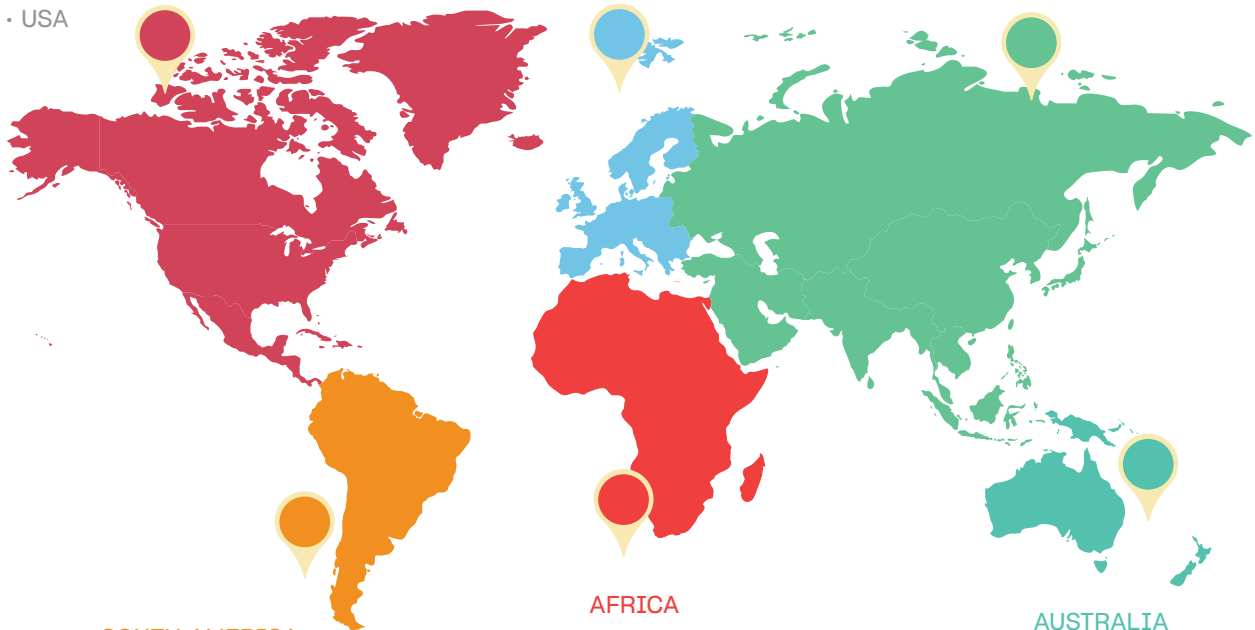

One major change for us is that Knitter’s Pride and KnitPro are now united under one brand name: **KnitPro**. While Knitter’s Pride has always been part of the KnitPro Company, the name was originally created as a separate brand for the North American and Canadian market. We felt the time was now right to identify the brand as the world-wide business. Of course, this changes nothing as far as our products and services are concerned, but it does allow us to be consistent in all our marketing and social media activities. Now, wherever our customers shop, the name KnitPro will be universally recognized.

KnitPro

ONE WORLD ONE KNITPRO

EUROPE

- Austria · Belarus · Belgium · Bulgaria
- Croatia · C.Republic · Cyprus · Denmark
- Estonia · Finland · France · Germany
- Greece · Hungary · Iceland · Ireland
- Italy · Latvia · Lithuania · Luxembourg
- Moldova · Netherlands · Norway · Poland
- Portugal · Romania · Russia · Slovakia
- Slovenia · Spain · Sweden · Switzerland
- Turkey · UK · Ukraine

ASIA

- China · Ecuador · Georgia · Hongkong
- India · Indonesia · Iran · Israel
- Japan · Jordan · Kazakhstan
- Kuwait · Lebanon · Malaysia
- Mongolia · Philippines · Qatar
- Saudi Arabia · Singapore · South Korea · Srilanka · Taiwan · Thailand
- UAE · Vietnam

NORTH AMERICA

- Canada
- Mexico
- USA

SOUTH AMERICA

- Argentina · Barbados
- Brazil · Chile · Peru
- Uruguay

AFRICA

- Namibia
- South Africa
- Reunion Island

AUSTRALIA

- Australia
- NewZealand