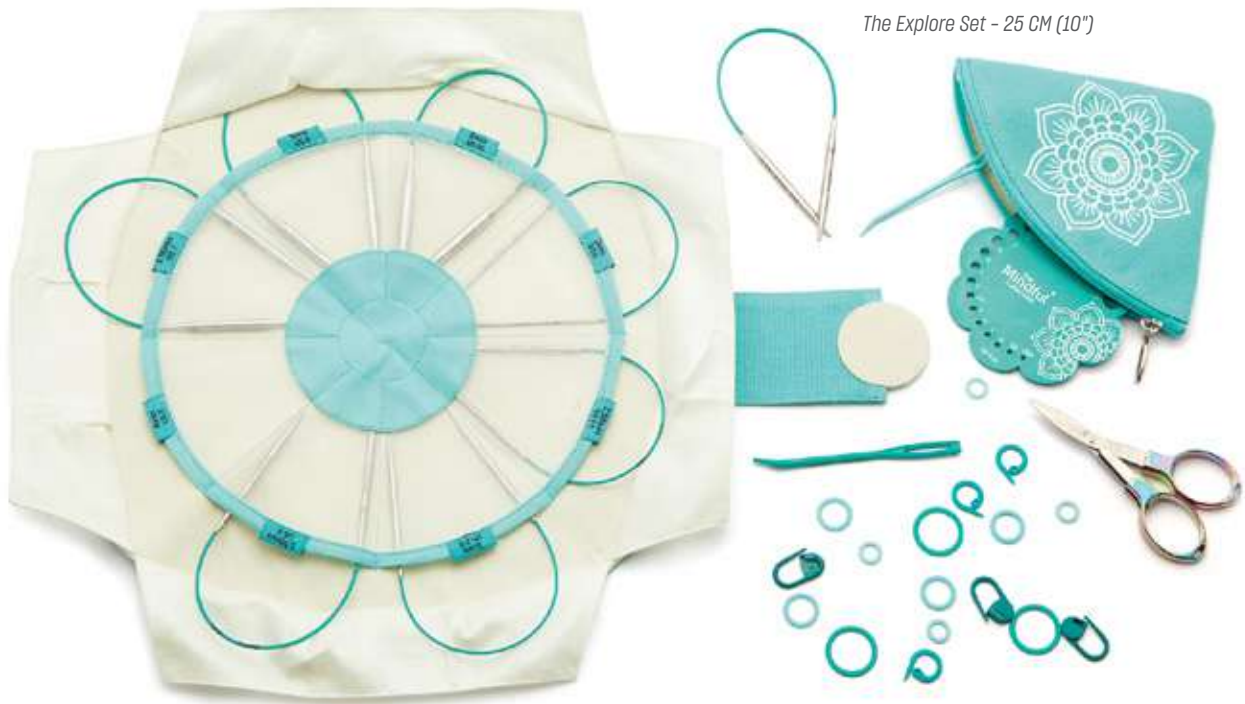

Fixed Circular Needle Sets

The Explore Set - 25 CM (10")

The Serene Set - 100 CM (40")

	25 CM (10")	100 CM (40")	
	Explore (36320)	Serene - Magic Loop (36321)	Serenity - Magic Loop (36322)
US Size	0, 1.5, 2.5, 4, 6, 7, 8 & 10	0, 1.5, 2.5, 4, 6, 7, 8 & 10	1, 2, 3, 4, 5, 6, 7 & 8
Size (mm)	2.00, 2.50, 3.00, 3.50, 4.00, 4.50, 5.00 & 6.00	2.00, 2.50, 3.00, 3.50, 4.00, 4.50, 5.00 & 6.00	2.25, 2.75, 3.25, 3.50, 3.75, 4.00, 4.50 & 5.00
Accessories	1 Needle Gauge, 2 Darning Needles, 10 Locking Stitch Markers, 10 Split Stitch Markers, 30 Round Stitch Markers & Pair of Scissors	1 Needle Gauge, 2 Darning Needles, 10 Locking Stitch Markers, 10 Split Stitch Markers & 10 Round Stitch Markers	
Packaging	Fabric case with floral motif		