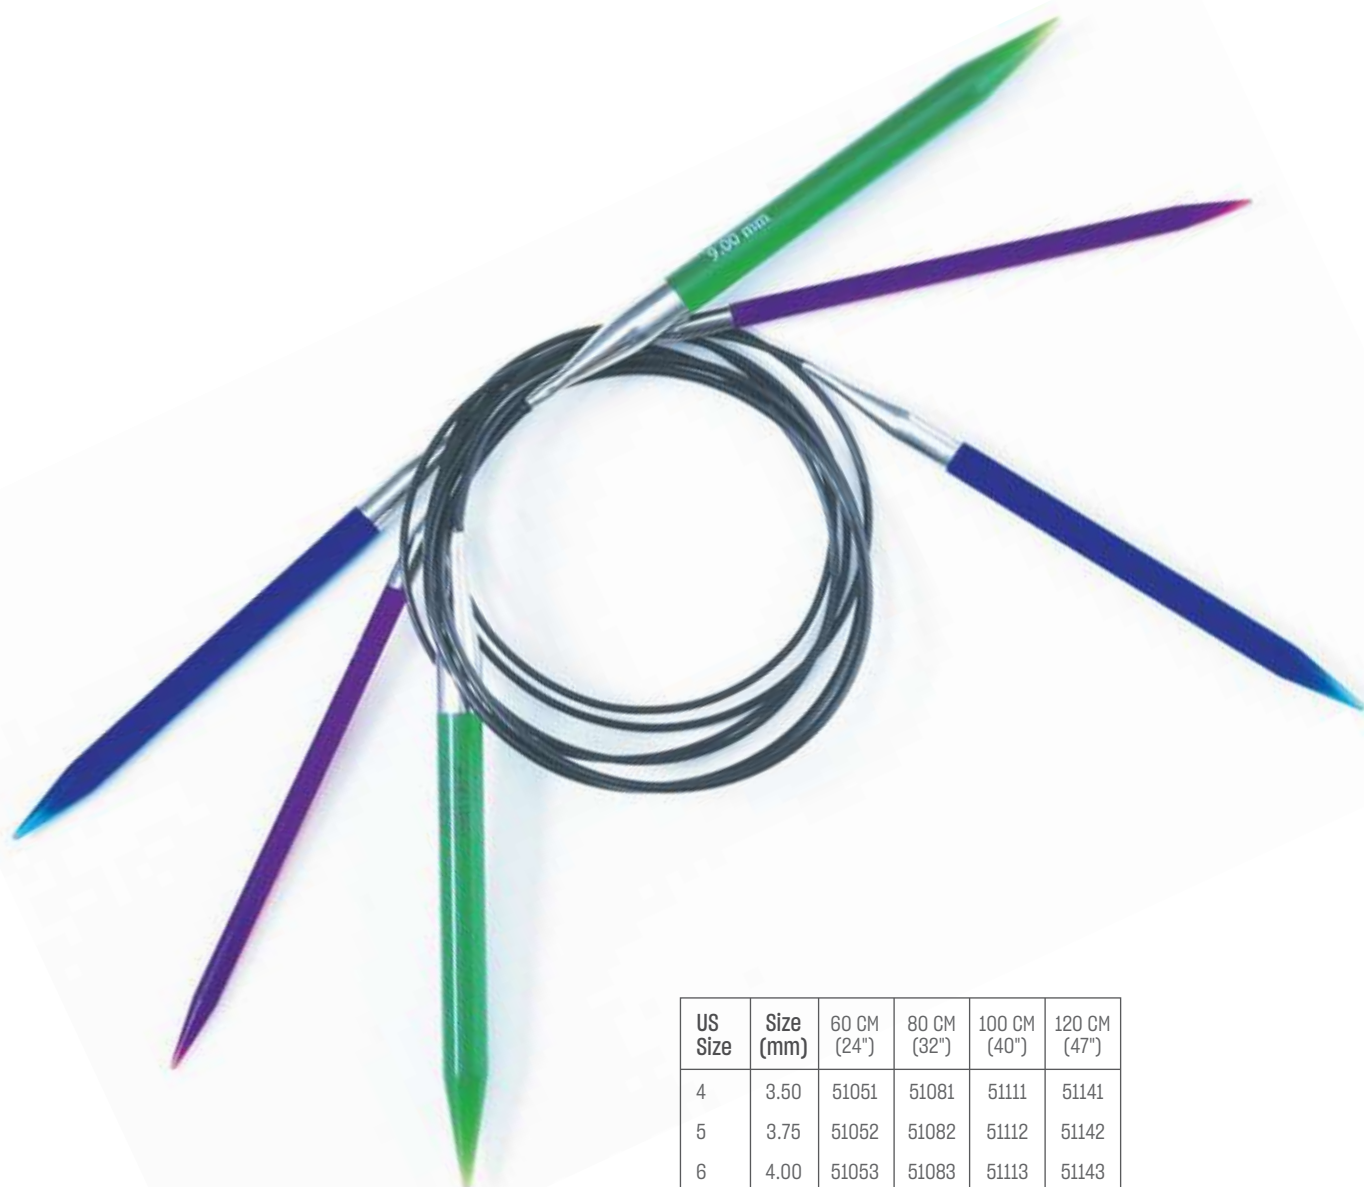

Fixed Circular Needles

US Size	Size (mm)	60 CM (24")	80 CM (32")	100 CM (40")	120 CM (47")
4	3.50	51051	51081	51111	51141
5	3.75	51052	51082	51112	51142
6	4.00	51053	51083	51113	51143
7	4.50	51054	51084	51114	51144
8	5.00	51055	51085	51115	51145
9	5.50	51056	51086	51116	51146
10	6.00	51057	51087	51117	51147
10.5	6.50	51058	51088	51118	51148
10.75	7.00	51059	51089	51119	51149
11	8.00	51060	51090	51120	51150
13	9.00	51061	51091	51121	51151
15	10.00	51062	51092	51122	51152
17	12.00	51063	51093	51123	51153