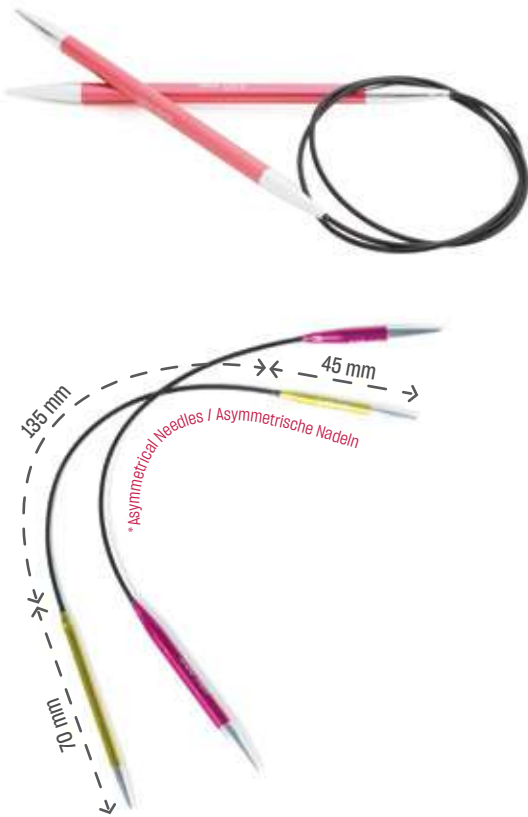

Fixed Circular Needles

US Size	Size (mm)	22.5 CM (9")	25 CM* (10")	40 CM (16")	60 CM (24")	80 CM (32")	100 CM (40")	120 CM (47")	150 CM (60")
0	2.00	47080	47050	47061	47091	47121	47151	47181	47201
1	2.25	47081	47051	47062	47092	47122	47152	47182	47202
1.5	2.50	47082	47052	47063	47093	47123	47153	47183	47203
2	2.75	47083	47053	47064	47094	47124	47154	47184	47204
2.5	3.00	47084	47054	47065	47095	47125	47155	47185	47205
3	3.25	47085	47055	47066	47096	47126	47156	47186	47206
4	3.50	47086	47056	47067	47097	47127	47157	47187	47207
5	3.75	47087	47057	47068	47098	47128	47158	47188	47208
6	4.00	47088	47058	47069	47099	47129	47159	47189	47209
7	4.50	47089	47059	47070	47100	47130	47160	47190	47210
8	5.00	47090	47060	47071	47101	47131	47161	47191	47211
9	5.50	.	.	47072	47102	47132	47162	47192	47212
10	6.00	.	.	47073	47103	47133	47163	47193	47213
10.5	6.50	.	.	47074	47104	47134	47164	47194	47214
10.75	7.00	.	.	47075	47105	47135	47165	47195	47215
11	8.00	.	.	47076	47106	47136	47166	47196	47216
13	9.00	.	.	.	47107	47137	47167	47197	47217
15	10.00	.	.	.	47108	47138	47168	47198	47218
17	12.00	.	.	.	47109	47139	47169	47199	47219

*Asymmetrical Needles