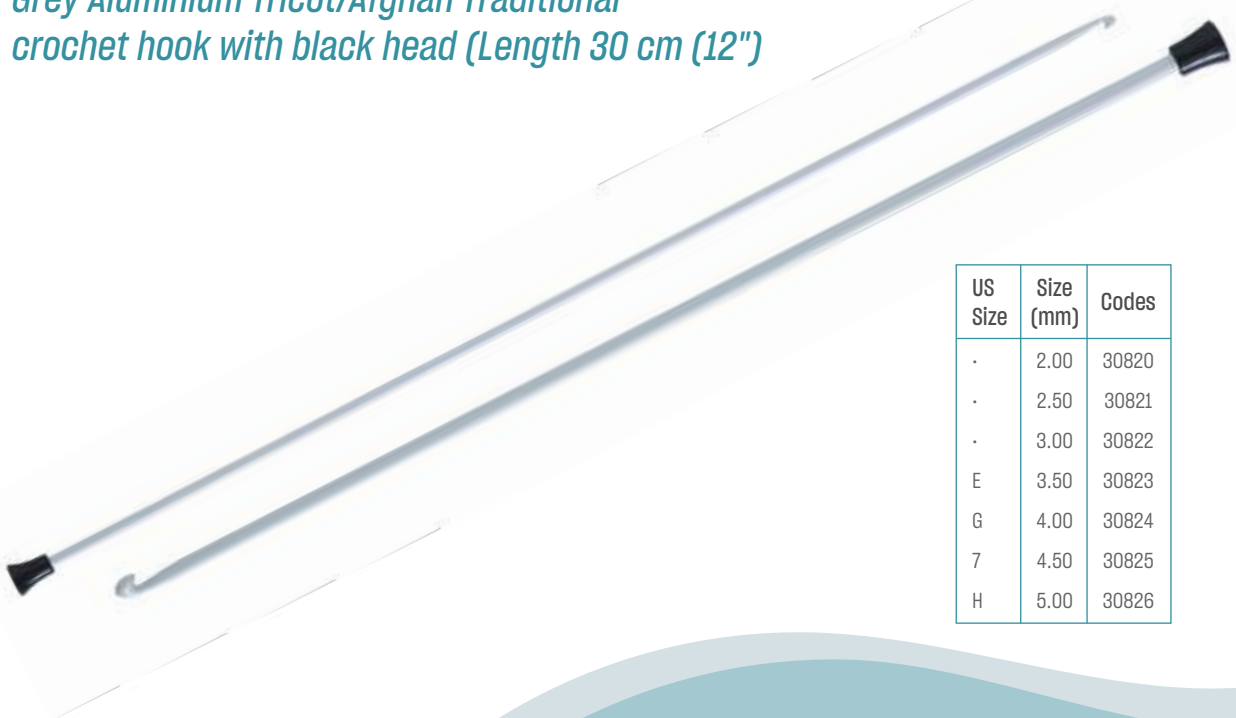

Steel

Steel crochet hooks with black soft feel handle

Size (mm)	Codes
0.50	30861
0.75	30862
1.00	30863
1.25	30864
1.50	30865
1.75	30866

Steel

Steel crochet hooks

Size (mm)	Codes
0.50	30761
0.75	30762
1.00	30763
1.25	30764
1.50	30765
1.75	30766

Grey Aluminium Hook

US Size	Size (mm)	Codes
·	2.00	30770
·	2.50	30772
·	3.00	30774
E	3.50	30776
G	4.00	30778
7	4.50	30779
H	5.00	30780

Grey Aluminium Tricot/Afghan Traditional crochet hook with black head (Length 30 cm (12"))