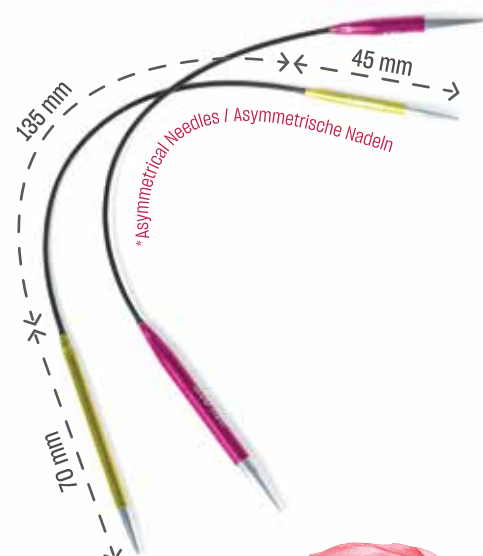

Fixed Circular Needles

US Size	Size (mm)	22.5 CM (9")	25 CM* (10")	40 CM (16")	60 CM (24")	80 CM (32")	100 CM (40")	120 CM (47")	150 CM (60")
0	2.00	47080	47050	47061	47091	47121	47151	47181	47201
1	2.25	47081	47051	47062	47092	47122	47152	47182	47202
1.5	2.50	47082	47052	47063	47093	47123	47153	47183	47203
2	2.75	47083	47053	47064	47094	47124	47154	47184	47204
2.5	3.00	47084	47054	47065	47095	47125	47155	47185	47205
3	3.25	47085	47055	47066	47096	47126	47156	47186	47206
4	3.50	47086	47056	47067	47097	47127	47157	47187	47207
5	3.75	47087	47057	47068	47098	47128	47158	47188	47208
6	4.00	47088	47058	47069	47099	47129	47159	47189	47209
7	4.50	47089	47059	47070	47100	47130	47160	47190	47210
8	5.00	47090	47060	47071	47101	47131	47161	47191	47211
9	5.50	.	.	47072	47102	47132	47162	47192	47212
10	6.00	.	.	47073	47103	47133	47163	47193	47213
10.5	6.50	.	.	47074	47104	47134	47164	47194	47214
10.75	7.00	.	.	47075	47105	47135	47165	47195	47215
11	8.00	.	.	47076	47106	47136	47166	47196	47216
13	9.00	.	.	.	47107	47137	47167	47197	47217
15	10.00	.	.	.	47108	47138	47168	47198	47218
17	12.00	.	.	.	47109	47139	47169	47199	47219