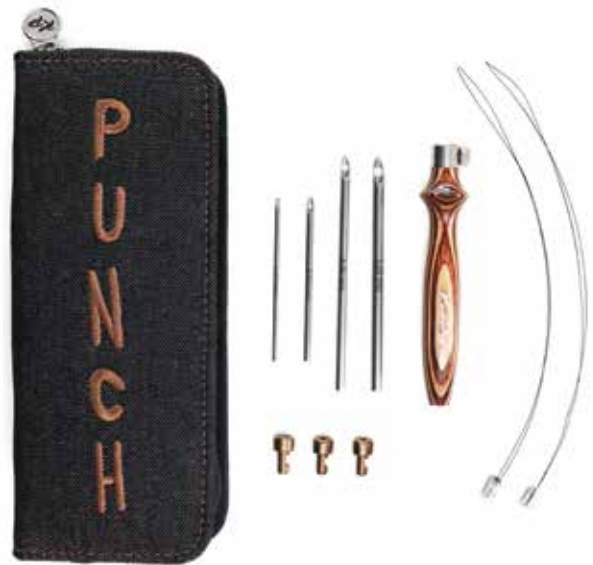

Assorted Needle Case
Size (Close): 25(W) X 18(H) X 2(D) cm
10"(W) X 7"(H) X 0.8"(D)
Code: 12864

Punch Needle Art

The Vibrant Kit

The Vibrant kit consists of 1 multicolored wooden handle, 4 adjustable stainless steel needles in 2.00, 3.00, 4.00 & 5.00 mm diameter, 3 attachments, 2 threaders

Code: 21001

The Earthy Kit

The Earthy kit consists of 1 Earthy colored wooden handle, 4 adjustable stainless steel needles in 2.00, 3.00, 4.00 & 5.00 mm diameter, 3 attachments, 2 threaders

Code: 21002

Pre-Stretched Fabric Frames For Punching