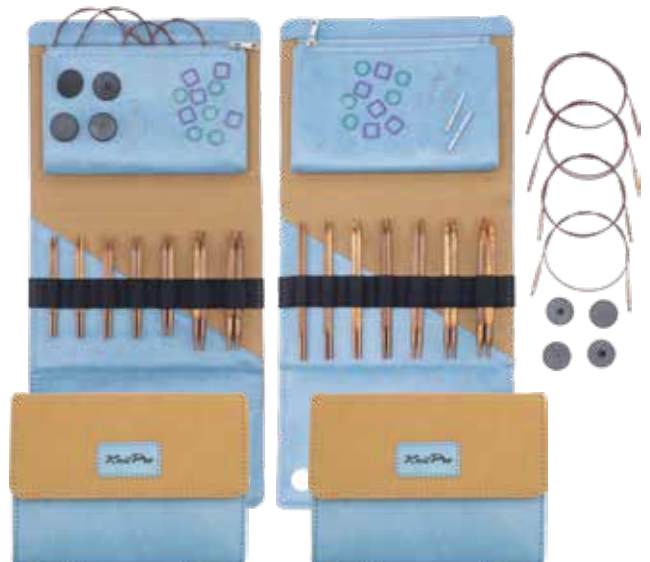

Interchangeable Needle Sets

	10 CM (4")	13 CM (5")
	Deluxe (43302)	Deluxe (43301)
US Size	6, 7, 8, 9, 10, 10.75 & 11	6, 7, 8, 9, 10, 10.75 & 11
Size	4.00, 4.50, 5.00, 5.50, 6.00, 7.00 & 8.00 mm	4.00, 4.50, 5.00, 5.50, 6.00, 7.00 & 8.00 mm
360° Swivel Stainless Steel Cables*	40 cm (16") (2 Nos.) & 50 cm (20") (2 Nos.)	60 cm (24"), 80 cm (32") (2 Nos.) & 100 cm (40")
Accessories	8 end caps, 4 cable keys, 10 Linea stitch markers	8 end caps, 4 cable keys, 10 Linea stitch markers & 1 set of cable connectors
Packaging	Premium needle case in denim & beige finish	

*Actual cable length is measured from tip to tip when assembled with needles

Deluxe Set - 10 CM (4")

Deluxe Set - 13 CM (5")