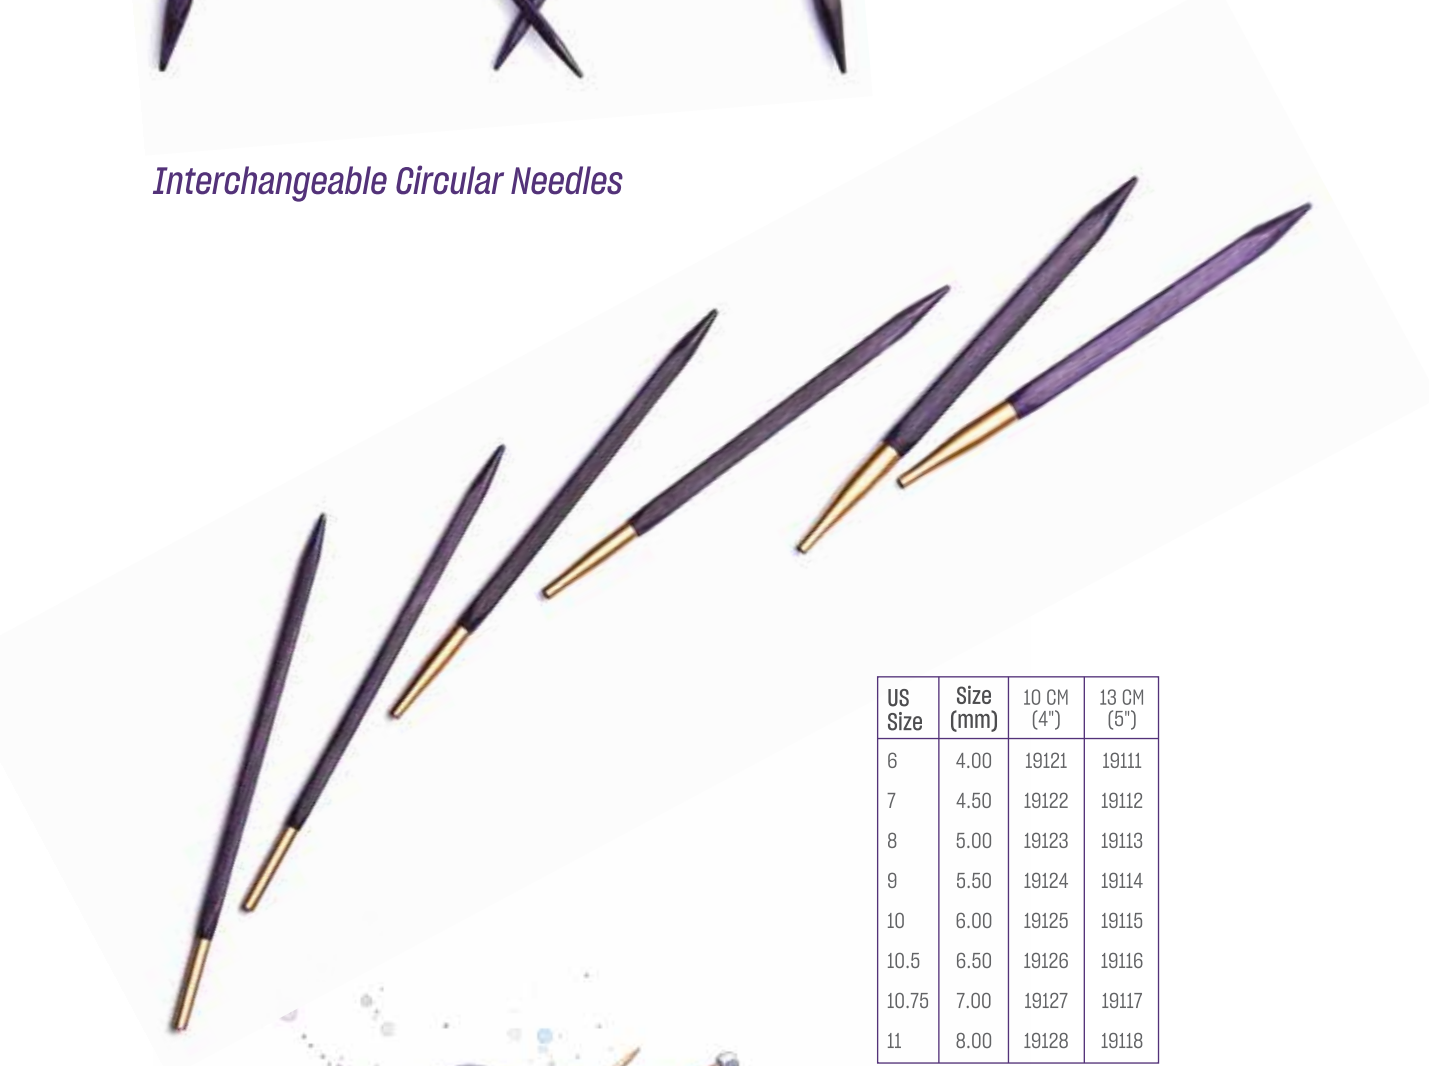

Interchangeable Circular Needles