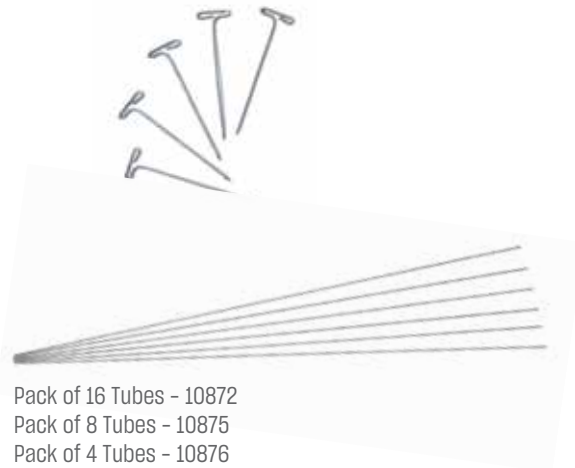

Knit Blockers

10877
 Pack of 20
 8 Pcs. of Knit Blockers having
 4 pins & 12 Pcs. of Knit Blockers having 8 pins

Lace Blocking Mats

Pack of 9 mats of 12" X 12" (30x30cm) each
 10874

*Color of Mats may change without prior notice

Blocking Wires

Pack of 15 stainless steel wires - 6 wires of 95cm each, 6 wires of 50cm each, 3 flexible wires of 95cm each, 20 T-Pins and 1 measuring tape

T Pins

Pack of 50 pins
 10873

Pack of 16 Tubes - 10872
 Pack of 8 Tubes - 10875
 Pack of 4 Tubes - 10876