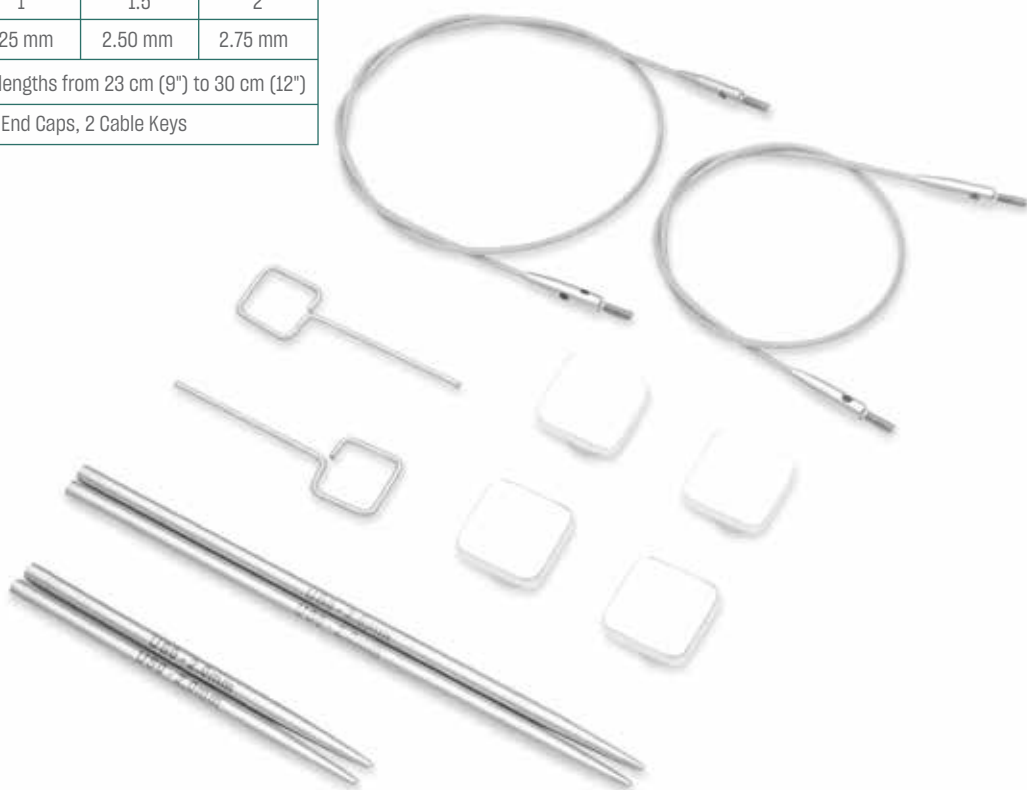

Petite Combo Sets

	5 CM & 7.5 CM (2" & 3")			
	65221	65222	65223	65224
US Size	0	1	1.5	2
Size (mm)	2.00 mm	2.25 mm	2.50 mm	2.75 mm
2 Petite Cables	To make needle lengths from 23 cm (9") to 30 cm (12")			
Accessories	4 End Caps, 2 Cable Keys